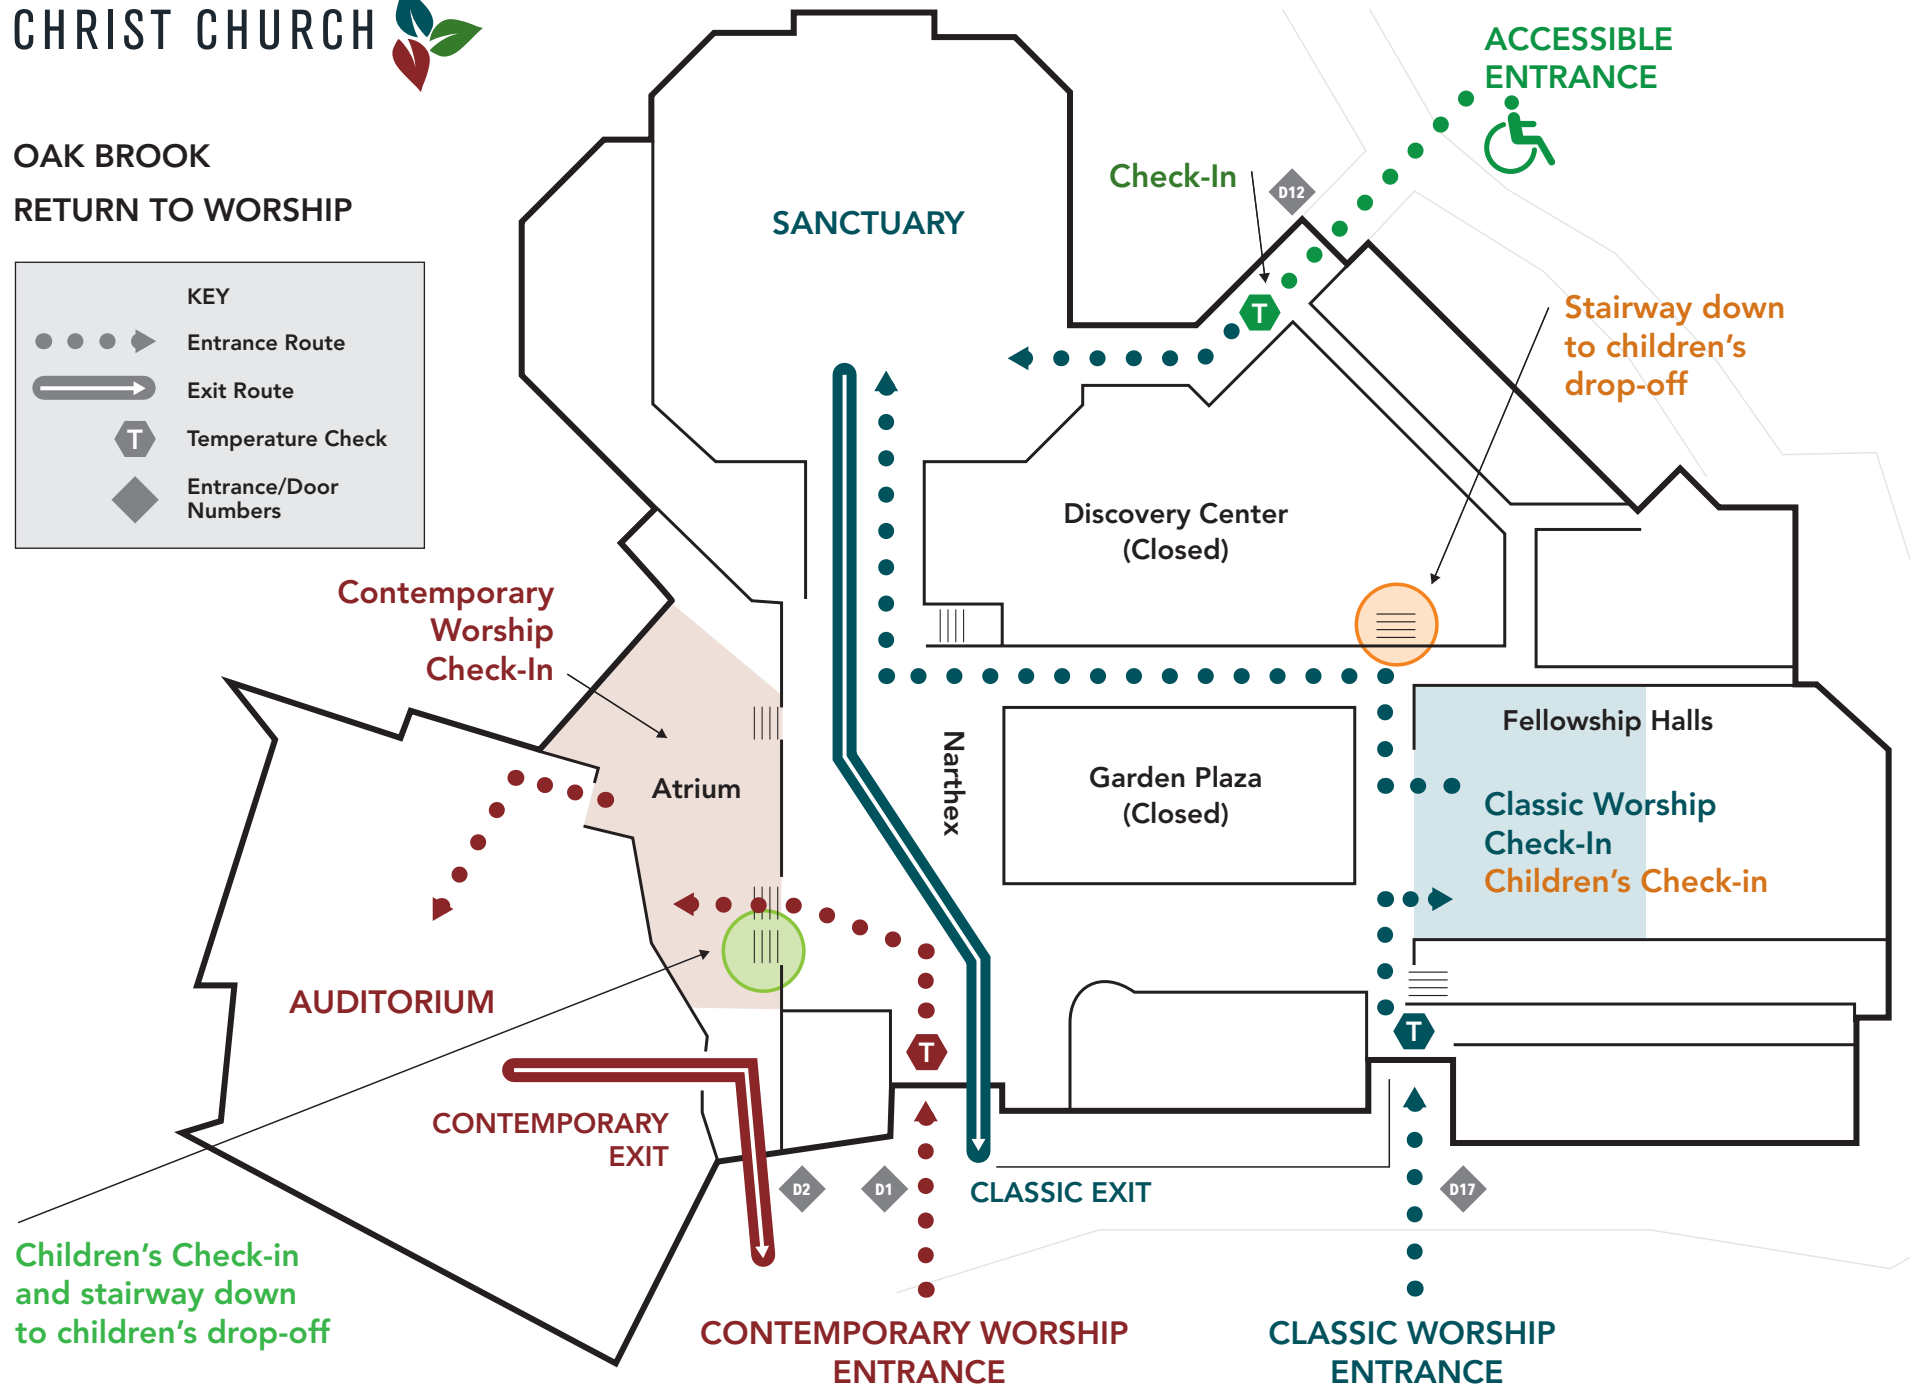

CHRIST CHURCH

OAK BROOK
RETURN TO WORSHIP

KEY

- ● ● ● → Entrance Route
- ➡ Exit Route
- ⓧ Temperature Check
- ◆ Entrance/Door Numbers

ACCESSIBLE ENTRANCE

Check-In

D12

SANCTUARY

Stairway down to children's drop-off

Discovery Center (Closed)

Contemporary Worship Check-In

Atrium

Narthex

Garden Plaza (Closed)

Fellowship Halls

Classic Worship Check-In
Children's Check-in

AUDITORIUM

CONTEMPORARY EXIT

CLASSIC EXIT

D17

Children's Check-in and stairway down to children's drop-off

CONTEMPORARY WORSHIP ENTRANCE

CLASSIC WORSHIP ENTRANCE

D2