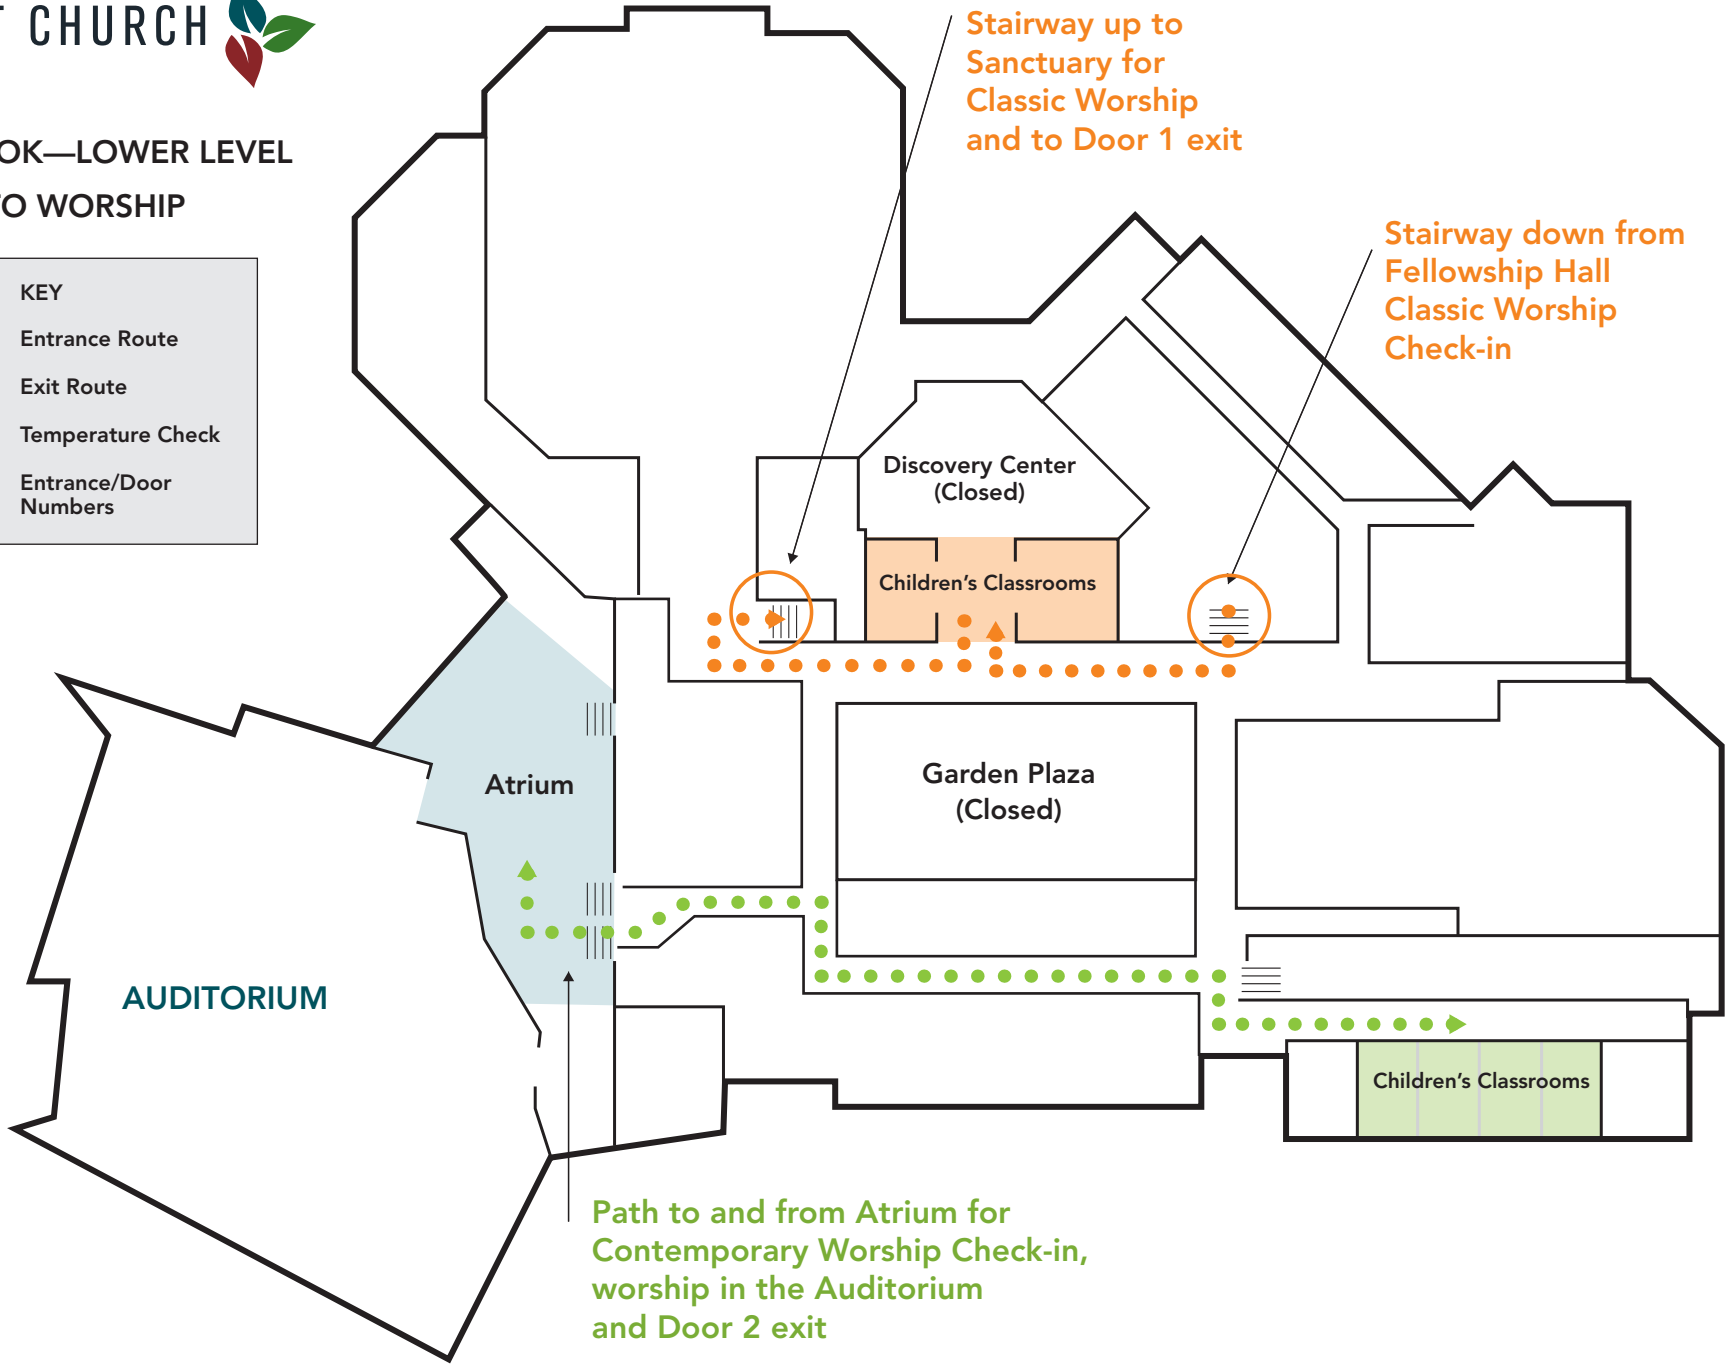

CHRIST CHURCH

OAK BROOK—LOWER LEVEL RETURN TO WORSHIP

KEY

-  Entrance Route
-  Exit Route
-  Temperature Check
-  Entrance/Door Numbers

Stairway up to Sanctuary for Classic Worship and to Door 1 exit

Stairway down from Fellowship Hall Classic Worship Check-in

Path to and from Atrium for Contemporary Worship Check-in, worship in the Auditorium and Door 2 exit